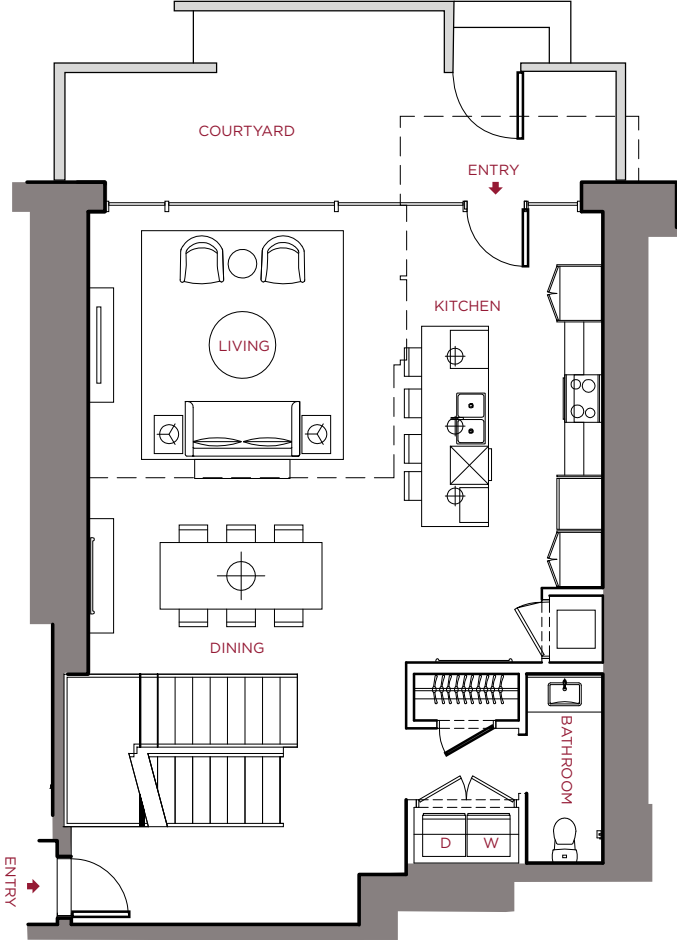

Level 1 - Townhome Type 1 - 1,680 SF

First floor plan

Second floor plan

Level 1 - Townhome Type 2 - 1,850 SF

First floor plan

Second floor plan