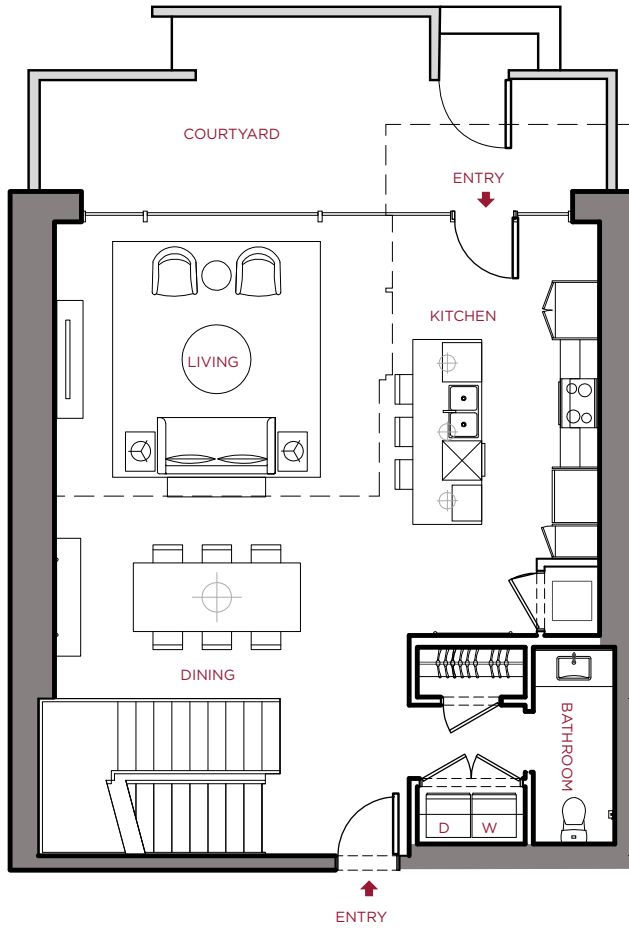

Level 1 - Townhome Type 1 - 1,680 SF

First floor plan

Second floor plan

Level 1 - Townhome Type 2 - 1,850 SF

First floor plan

Second floor plan